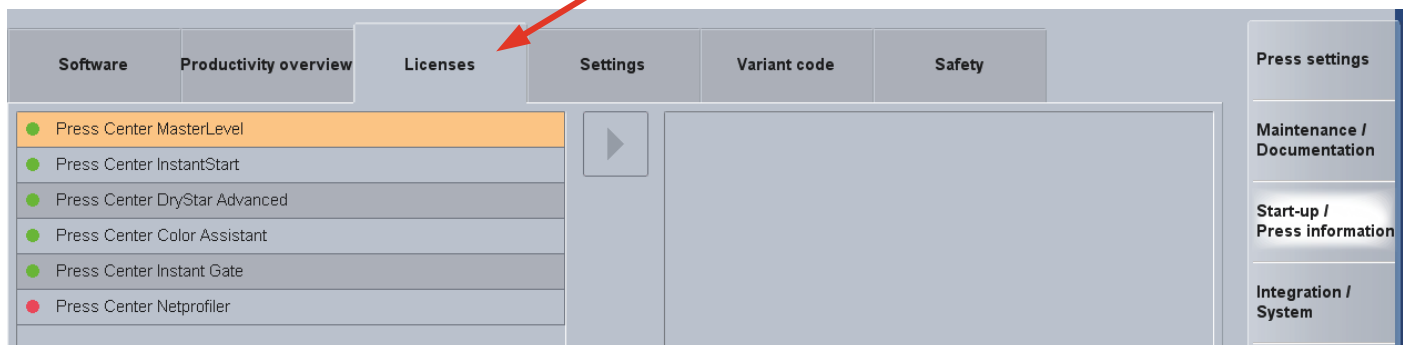

3. The **software version we need to know is shown here**

4. To get the License Screen touch the **Licenses** tab at the top. **Please photograph this screen for us.**