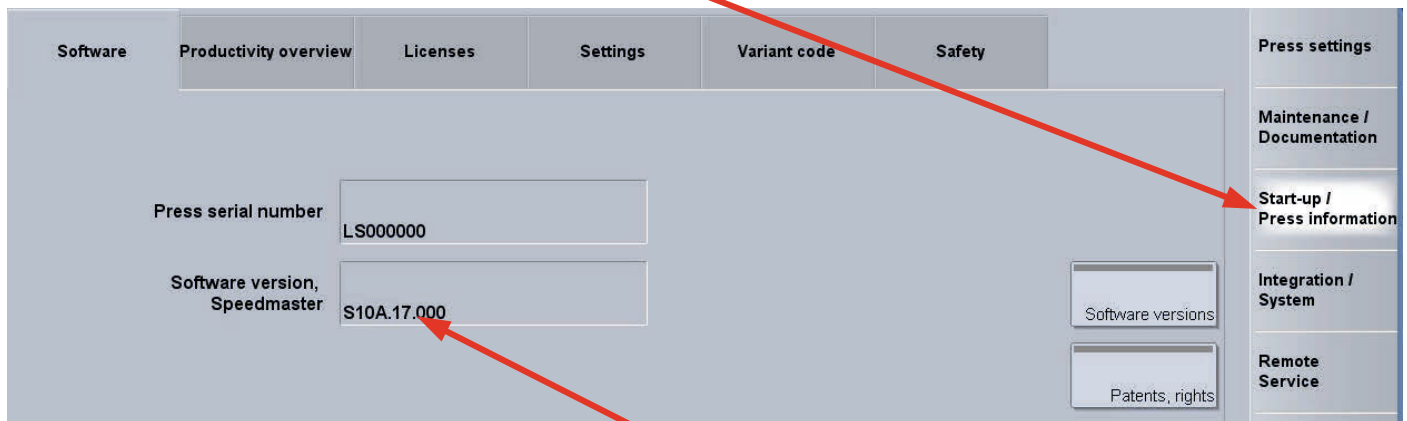

Details

1. Touch the “lightening bolt” in the top right corner of the press touch-screen, then the “spanner” in the bottom right:

2. Select Start-up / Press information on the right.

3. The **software version we need to know is shown here**