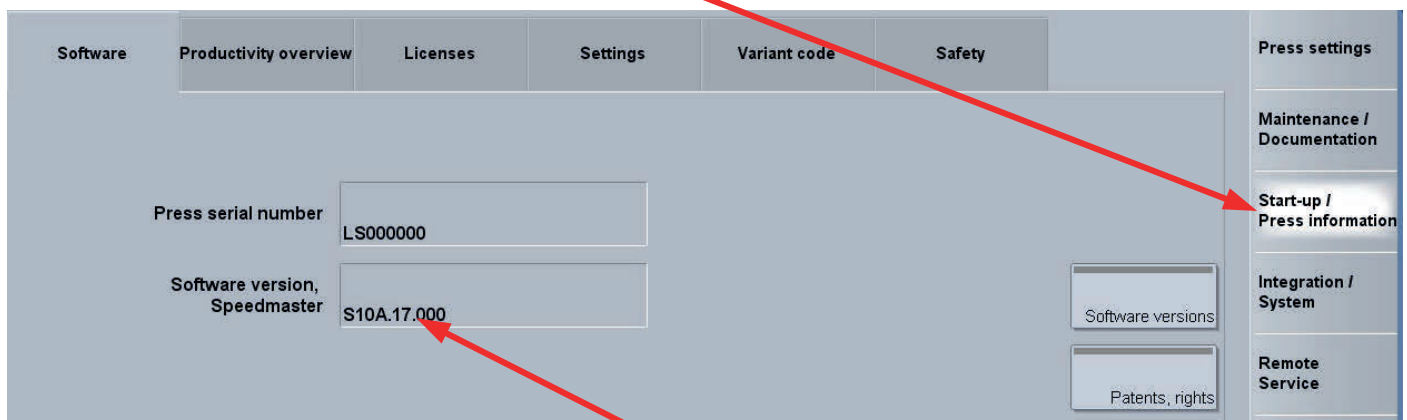

Details

1. Touch the “lightening bolt” in the top right corner of the press touch-screen, then the “spanner” in the bottom right:

2. Select Start-up / Press information on the right.

3. The **software version we need to know is shown here**