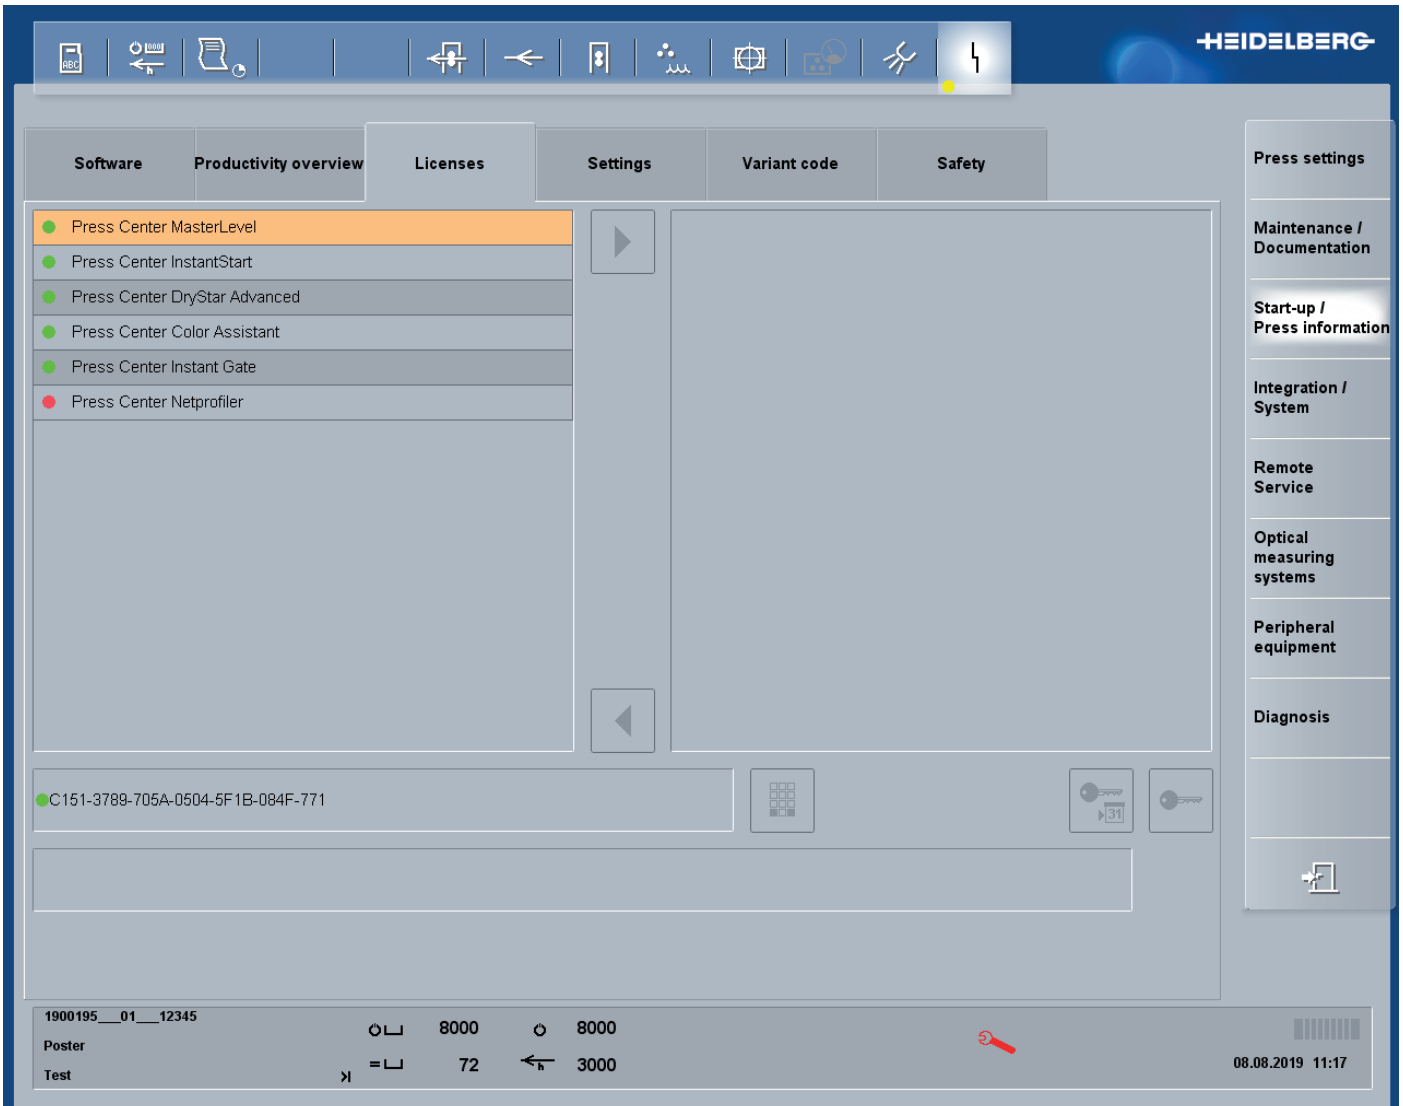

The License Screen shown in full:

08450 520701

info@prepressuk.com
www.prepressuk.com

info@pressprofiler.com
www.pressprofiler.com