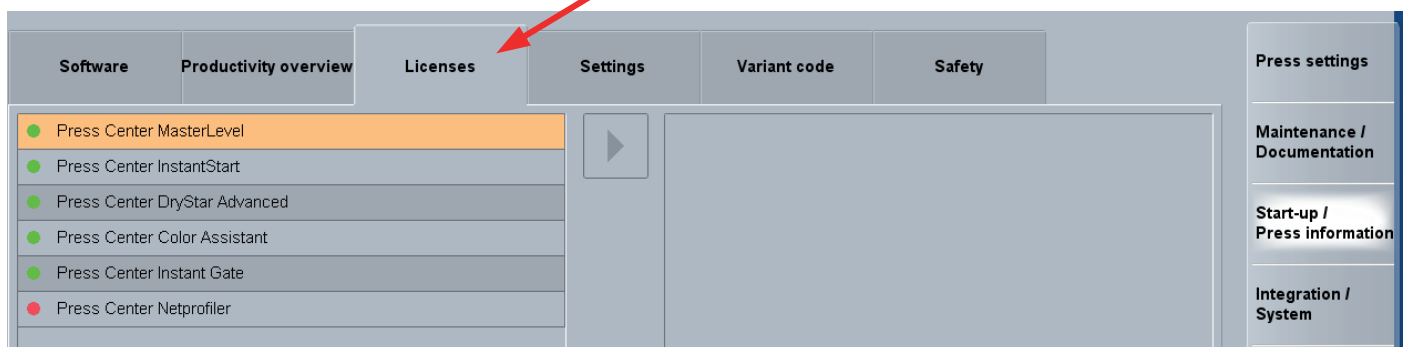

3. The **software version we need to know is shown here**

4. To get the License Screen touch the **Licenses** tab at the top. **Please photograph this screen for us.**